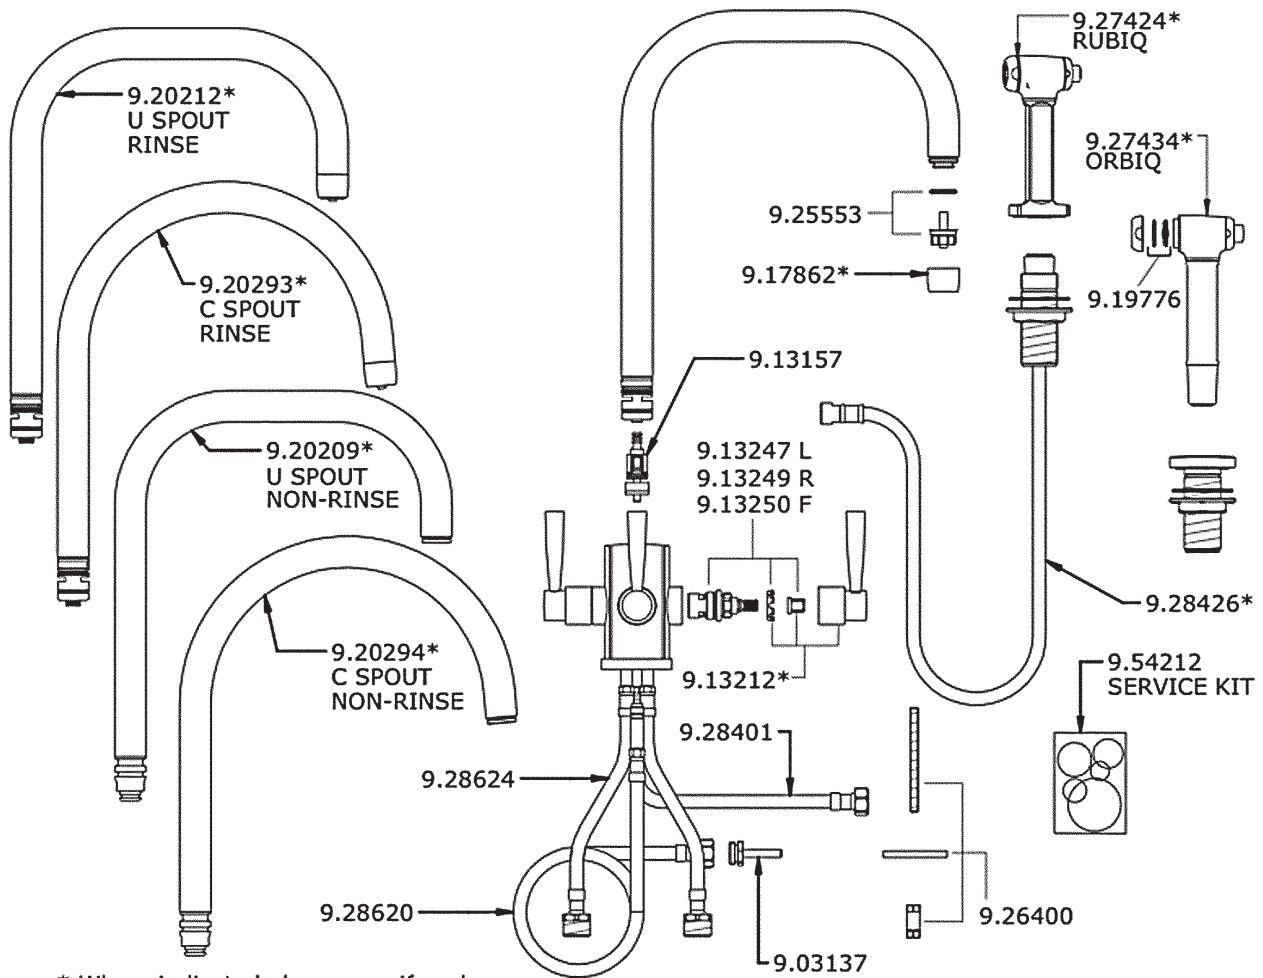

Contemporary Filtration 3-Lever Kitchen Faucet With "U" Spout & Sidespray

Perrin & Rowe® Filtration featuring "Triflow® Technology"

U.1209LS*

FEATURES

- Insulated brass sidespray
- Metal lever handles only
- Made from solid brass
- Ceramic 1/4-turn valves
- 1 3/4" max. installation depth on deck
- 15" spout height, 9 1/4" reach swivel spout
- Inca Brass not available
- Filter not included. Order U.1812 to complete system

FINISHES

- Polished Chrome
- Polished Nickel
- Satin Nickel
- English Bronze

WARRANTY

- Limited Lifetime

* For CA/VT, place a "-2" at end of model number for code compliant product. (Example A3608LMAPC-2)

Consult your local ROHL showroom for additional information and specifications. For complete warranty details and a list of showrooms, go to www.rohlhome.com.

U.1209LS Spare Parts

* Where indicated please specify color