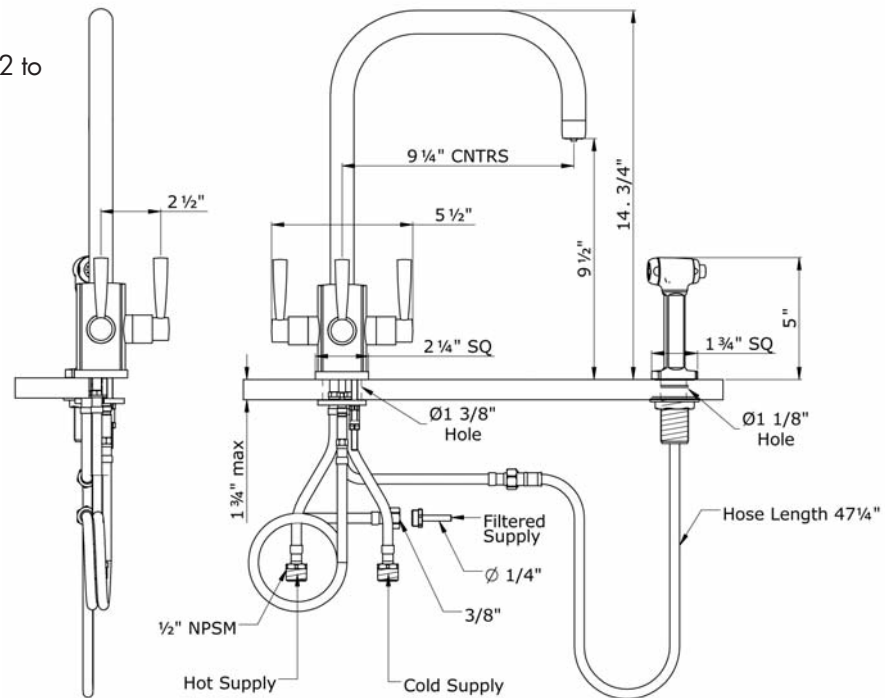

Contemporary Filtration 3-Lever Kitchen Faucet With "U" Spout & Sidespray

Perrin & Rowe® Filtration featuring "Triflow® Technology"

U.1209LS*

FEATURES

- Insulated brass sidespray
- Metal lever handles only
- Made from solid brass
- Ceramic 1/4-turn valves
- 1 3/4" max. installation depth on deck
- 15" spout height, 9 1/4" reach swivel spout
- Inca Brass not available
- Filter not included. Order U.1812 to complete system

FINISHES

- Polished Chrome
- Polished Nickel
- Satin Nickel
- English Bronze

WARRANTY

- Limited Lifetime

* For CA/VT, place a "-2" at end of model number for code compliant product. (Example A3608LMAPC-2)