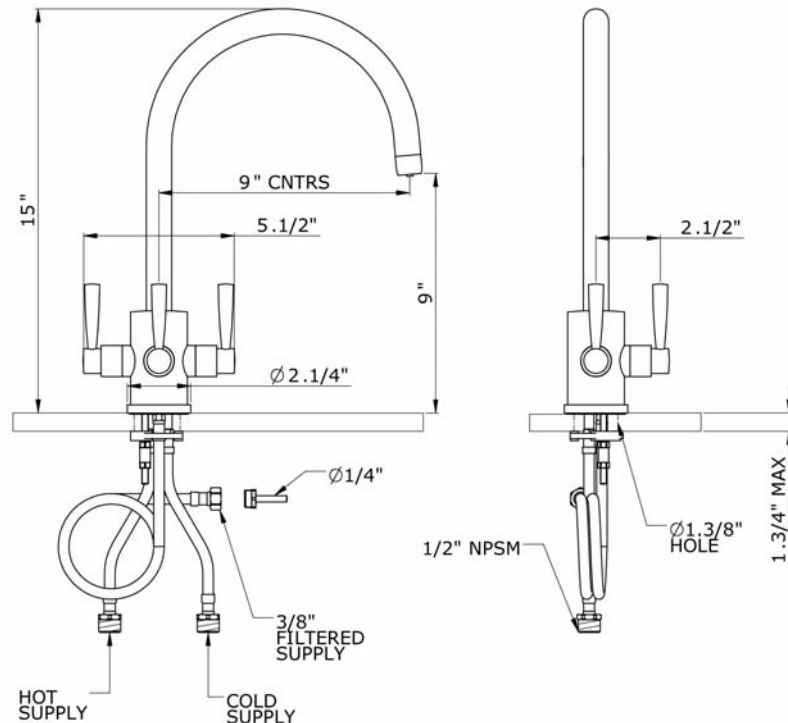

Contemporary Triflow® 3-Lever Kitchen Faucet With "C" Spout

ROHL Integrated Faucet Filtration by Perrin & Rowe®

U.1212LS*

FEATURES

- Metal lever handles only
- Made from solid brass
- Ceramic 1/4-turn valves
- 1 3/4" max. installation depth on deck
- Faucet made in England. Filter made in Switzerland
- 15" spout height
- 9" reach swivel spout
- Inca Brass not available
- Filter not included. Order U.1812 to complete system

FINISHES

- Polished Chrome
- Polished Nickel
- Satin Nickel
- English Bronze

WARRANTY

- Limited Lifetime

* For CA/VT, place a "-2" at end of model number for code compliant product. (Example A3608LMAPC-2)