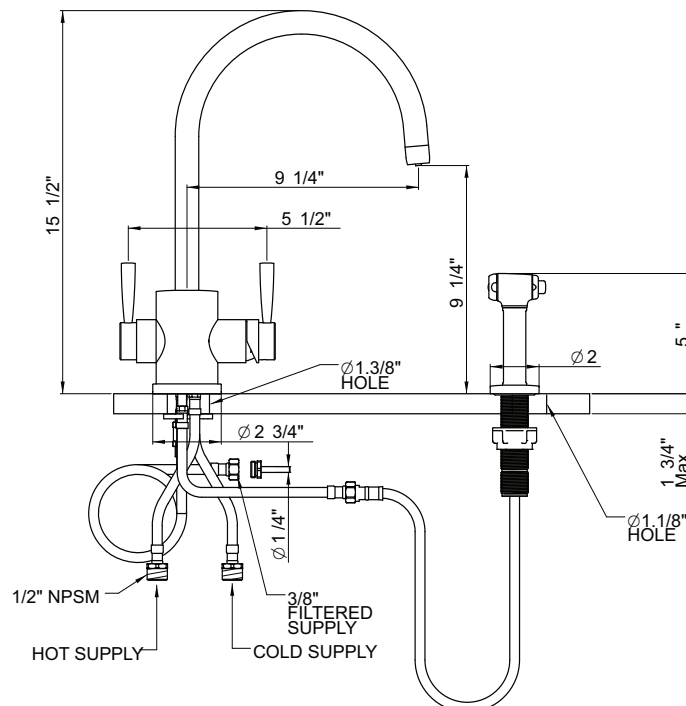

Contemporary Triflow® 2-Lever Kitchen Faucet With "C" Spout & Sidespray

The Integrated Faucet & Water Filtration Solution
featuring "Triflow® Technology"

U.1293LS

FEATURES

- Metal lever handles only
- Made from solid brass
- Ceramic 1/4-turn valves
- 1 3/4" max. installation depth on deck
- Faucet made in England. Filter made in Switzerland.
- 15 1/2" spout height
- 9 1/4" reach swivel spout
- Inca Brass not available

FINISHES

- Polished Chrome
- Polished Nickel
- Satin Nickel
- English Bronze

WARRANTY

- Limited Lifetime

U.1293LS Spare Parts