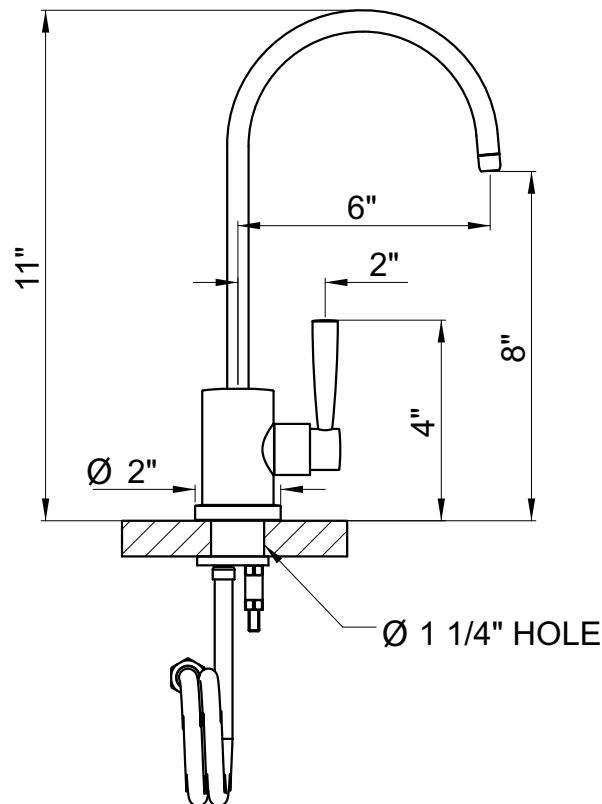

WARRANTY

- Limited Lifetime