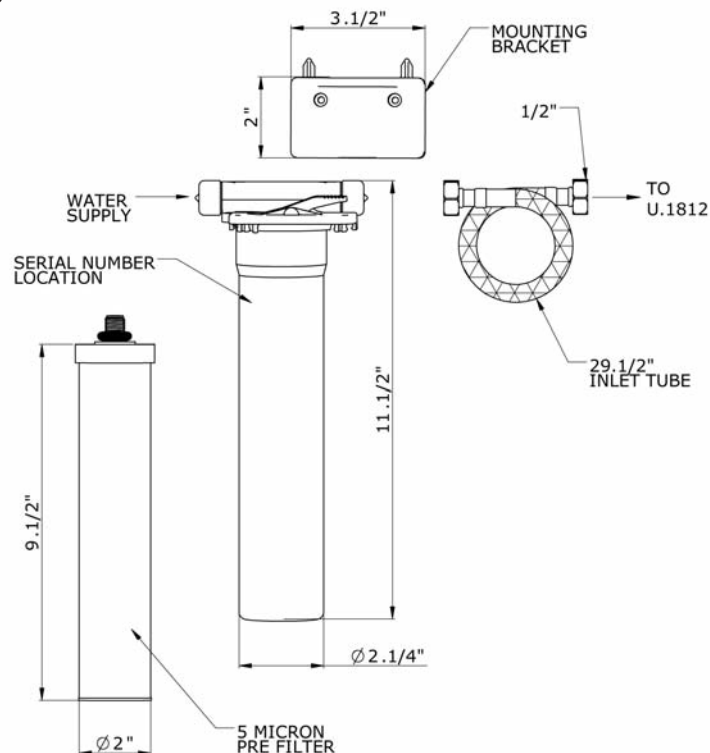

In-Line Pre-Filter Complete with Cartridge

Perrin & Rowe® Filtration featuring "Triflow® Technology"

U.1816*

FEATURES

- Strong construction; built to withstand surges in water pressure
- Simple 1/4 turn cap makes changing your cartridge quick & easy
- Manufactured from premium grade stainless steel
- Braided stainless steel hoses
- Easy fit connector for straightforward installation

FINISHES

- N/A

WARRANTY

- Limited Lifetime

* For CA/VT, place a "-2" at end of model number for code compliant product. (Example A3608LMAPC-2)

Consult your local Rohl showroom for additional information and specifications. For complete warranty details and a list of showrooms, go to www.rohlhome.com.