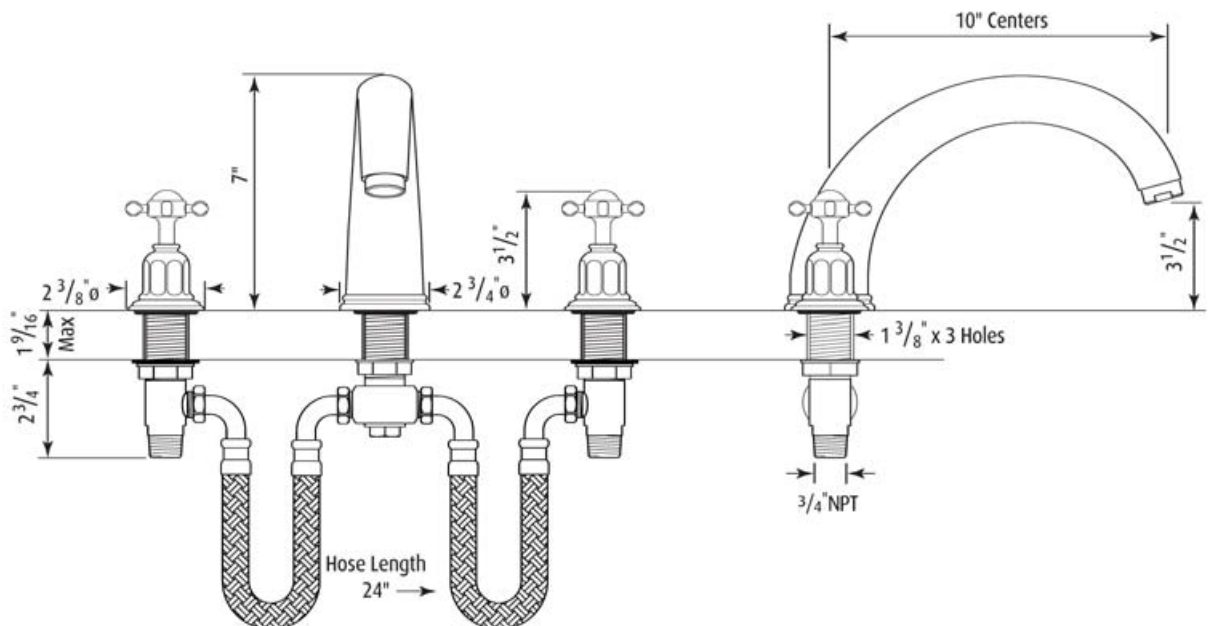

WARRANTY

- Limited Lifetime