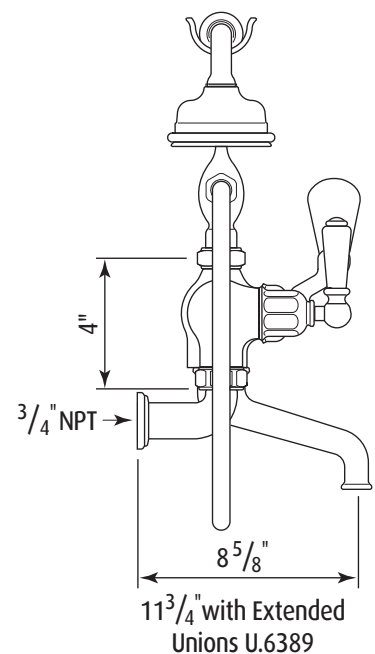

Exposed Wall Mounted Tub Filler With Handshower And Lever Handles

ROHL Perrin & Rowe Bath

U.3510L/1

FEATURES

- Spout, valve, and handles made from solid brass
- 1/4 turn ceramic disc valves
- Unique handle fixing clip, engineered to increase the life of the valve
- 3/4" inlets
- 19 GPM at 40 PSI
- Includes both porcelain and metal lever inserts

COLORS/FINISHES

- Polished Chrome
- Polished Nickel
- Satin Nickel
- Inca Brass
- English Bronze

WARRANTY

- Limited Lifetime

U.3510L/1 Spare Parts

Where * Indicated Specify Color.