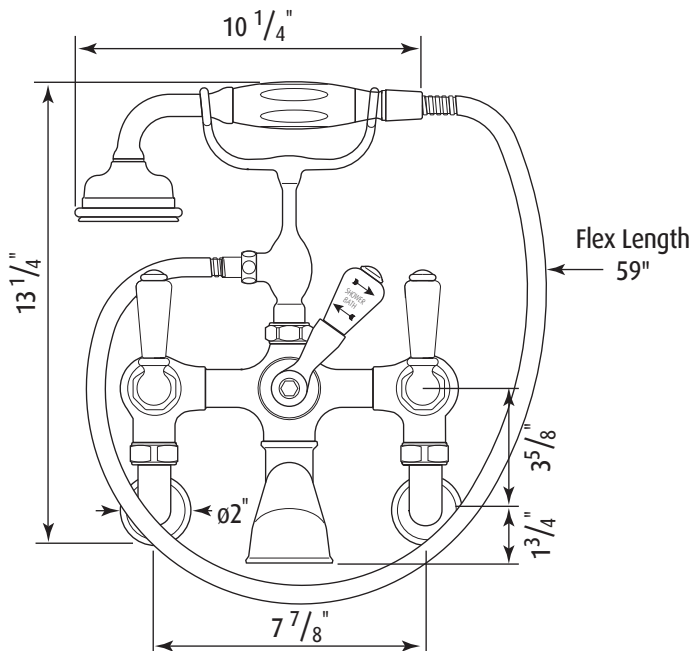

Exposed Wall Mounted Tub Filler With Handshower And Lever Handles

ROHL Perrin & Rowe Bath

U.3510L/1

FEATURES

- Spout, valve, and handles made from solid brass
- 1/4 turn ceramic disc valves
- Unique handle fixing clip, engineered to increase the life of the valve
- 3/4" inlets
- 19 GPM at 40 PSI
- Includes both porcelain and metal lever inserts

COLORS/FINISHES

- Polished Chrome
- Polished Nickel
- Satin Nickel
- Inca Brass
- English Bronze

WARRANTY

- Limited Lifetime

U.3510L/1 Spare Parts

Where * Indicated Specify Color.