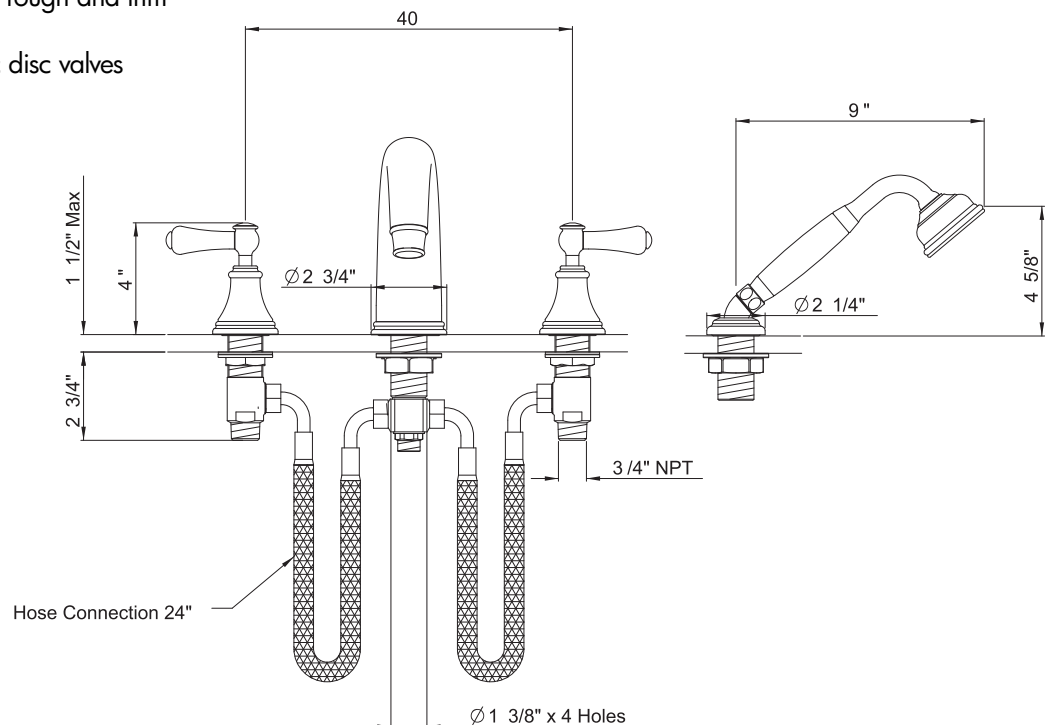

Georgian Era 4-Hole high neck C-spout bathtub Filler with Lever Handles

ROHL Perrin & Rowe Bath

U.3648LSP

FEATURES

- 4 x 1 3/8" hole cutouts
- Fixed spout
- Retractable all metal handshower
- Spout, valve housing, and diverter knob made from solid brass
- Porcelain cap lever handle design
- Innovative valve hose connection, complete with flexible stainless steel hose and 90° elbow
- 3/4" NPT connections, 3/4" valves
- Spout has 2 part rough and trim
- 16–20 GPM
- 1/4-turn ceramic disc valves

FINISHES

- Polished Chrome
- Polished Nickel
- Satin Nickel
- Inca Brass
- English Bronze

WARRANTY

- Limited Lifetime

U.3648LSP Spare Parts

* Where indicated specify color