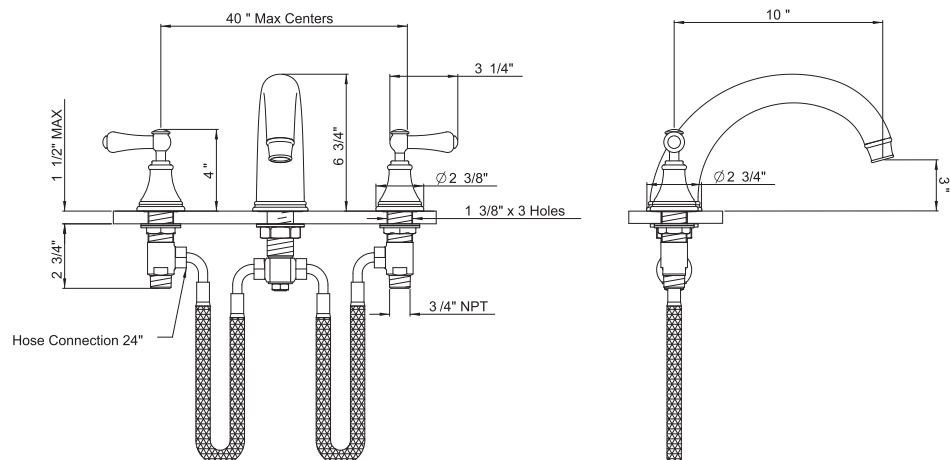

WARRANTY

- Limited Lifetime