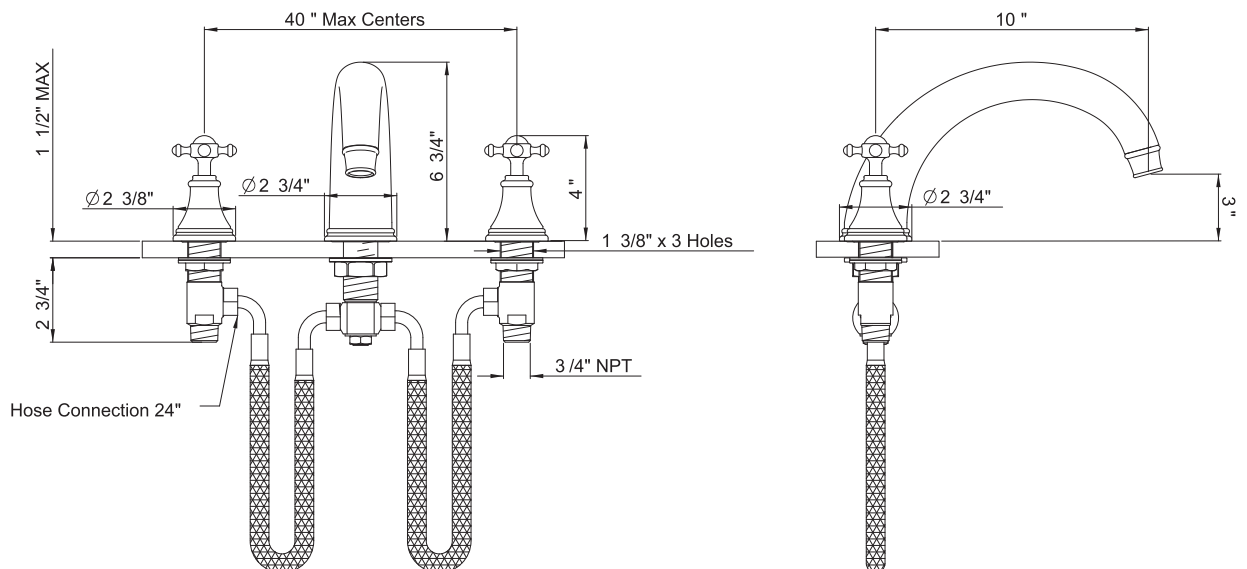

GEORGIAN ERA 3-HOLE HIGH NECK C-SPOUT BATHTUB FILLER WITH CROSS HANDLES

ROHL Perrin & Rowe Bath

U.3659X

FEATURES

- 3 x 1 3/8" hole cutouts
- Fixed spout
- Spout, valve housing, and diverter knob made from solid brass
- Cross handles
- Innovative valve hose connection, complete with flexible stainless steel hose and 90° elbow
- 3/4" NPT connections, 3/4" valves
- Spout has 2 part rough and trim
- 16–20 GPM
- 1/4-turn ceramic disc valves

COLORS/FINISHES

- Polished Chrome
- Polished Nickel
- Satin Nickel
- Inca Brass
- English Bronze

WARRANTY

- Limited Lifetime

U.3659X Spare Parts