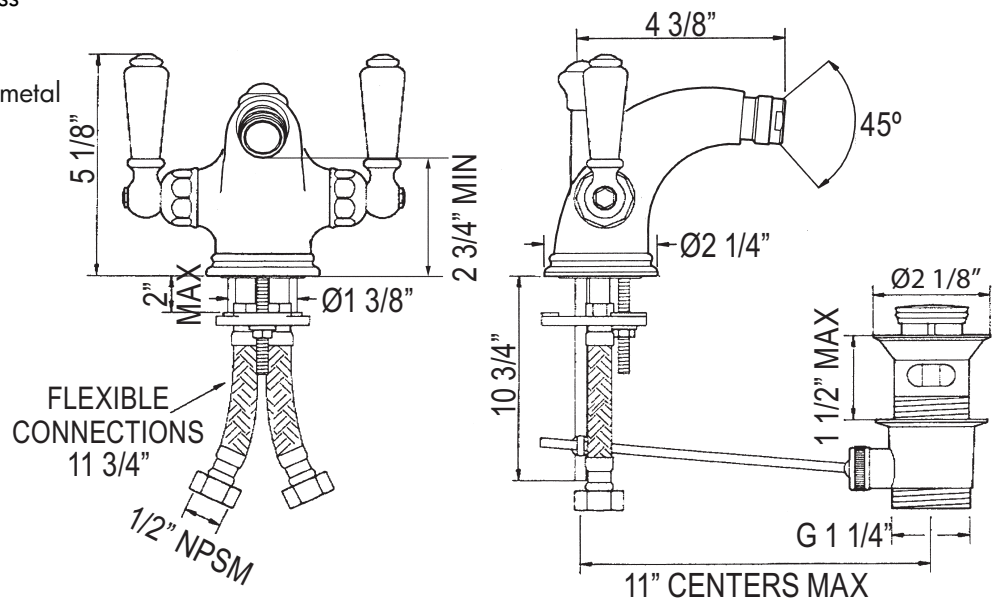

Single Hole Bidet Faucet With Lever Handles

ROHL Perrin & Rowe® Bath

U.3685L

FEATURES

- Lever handles
- Fixed spout
- Spout, valve housing, handles and pop-up made from solid brass
- 1 x 1 3/8" hole cutout
- 1/4-turn ceramic disc cartridges
- Pop-up drain, 1 1/4" pipe
- Unique handle fixing clip, engineered to increase the life of the valve
- 1/2" NPSM water connections, complete with flexible stainless steel hose
- 45° swivel aerator
- Includes both porcelain and metal lever inserts

COLORS/FINISHES

- Polished Chrome
- Polished Nickel
- Satin Nickel
- Inca Brass
- English Bronze

WARRANTY

- Limited Lifetime

U.3685L Spare Parts