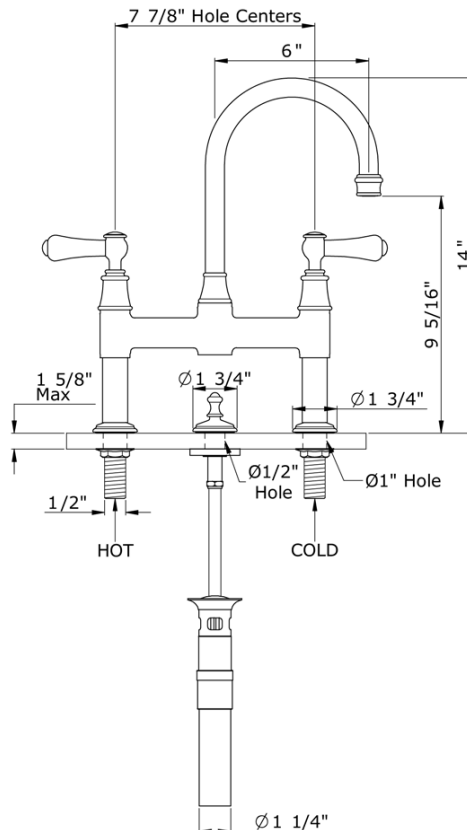

WARRANTY

- Limited Lifetime

* For CA/VT, place a "-2" at end of model number for code compliant product. (Example A3608LMAPC-2)

Consult your local ROHL showroom for additional information and specifications. For complete warranty details and a list of showrooms, go to www.rohlhome.com.