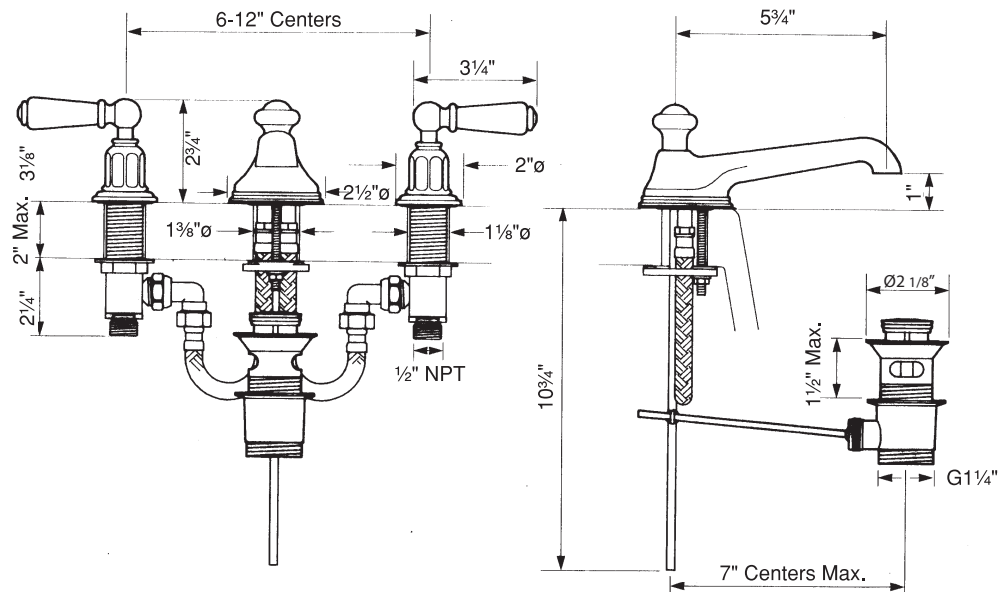

Three Hole Low Level Spout Widespread Lavatory Faucet with Lever Handles

ROHL Perrin & Rowe® Bath

U.3730L*

FEATURES

- Lever handle design
- Fixed spout
- Spout, valve housing, and pop-up made from solid brass
- 2 x 1 1/8" hole cutouts, 1 x 1 3/8" hole cutout
- 1/4-turn ceramic disc valves
- Pop-up drain, 1 1/4" pipe
- Unique handle fixing clip, engineered to increase the life of the valve
- Innovative valve hose connection, complete with flexible stainless steel hose and 90° elbow
- 1/2" NPT connections
- Includes both porcelain and metal lever inserts

COLORS/FINISHES

- Polished Chrome
- Polished Nickel
- Satin Nickel
- Inca Brass
- English Bronze

WARRANTY

- Limited Lifetime

* For CA/VT, place a "-2" at end of model number for code compliant product. (Example A3608LMAPC-2)