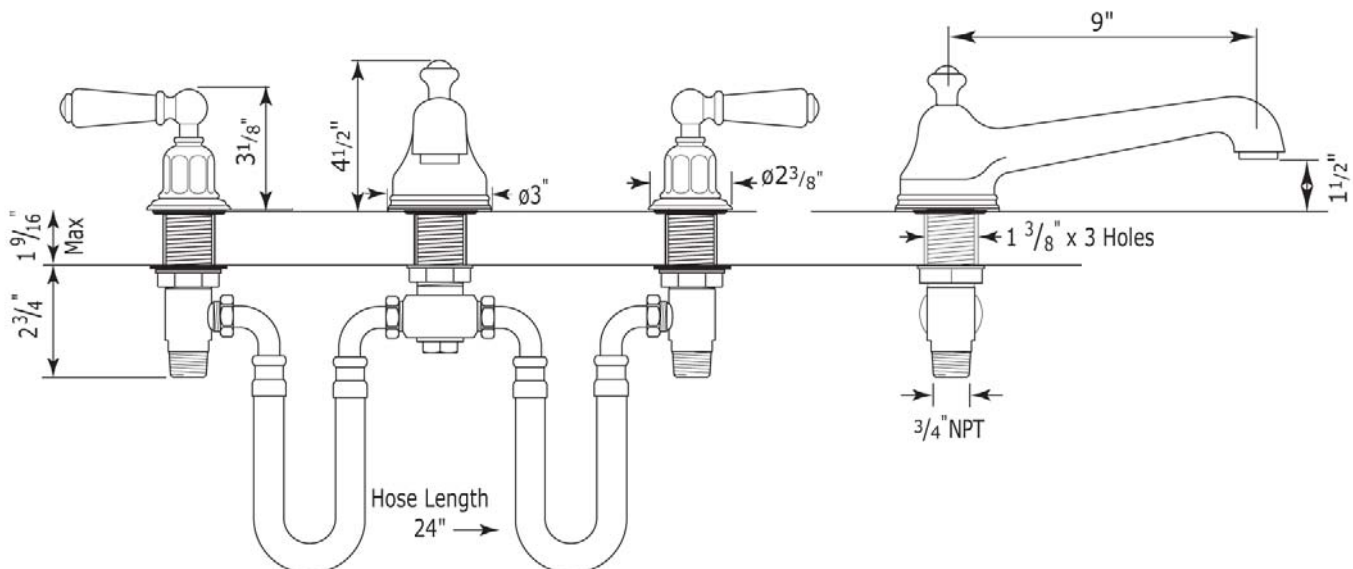

WARRANTY

- Limited Lifetime