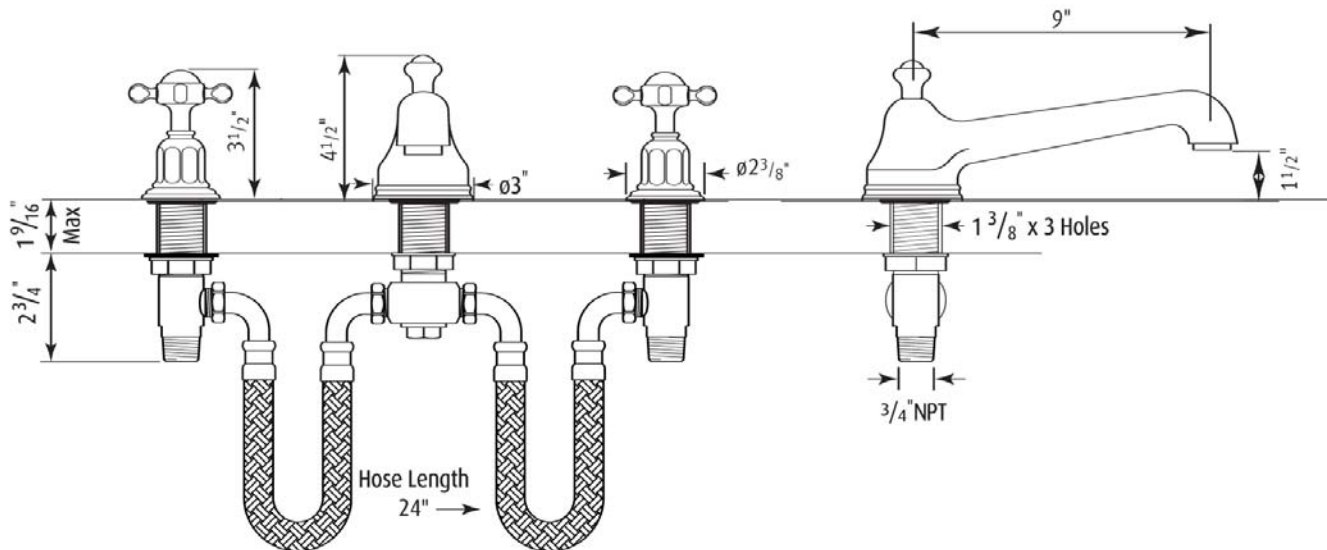

WARRANTY

- Limited Lifetime