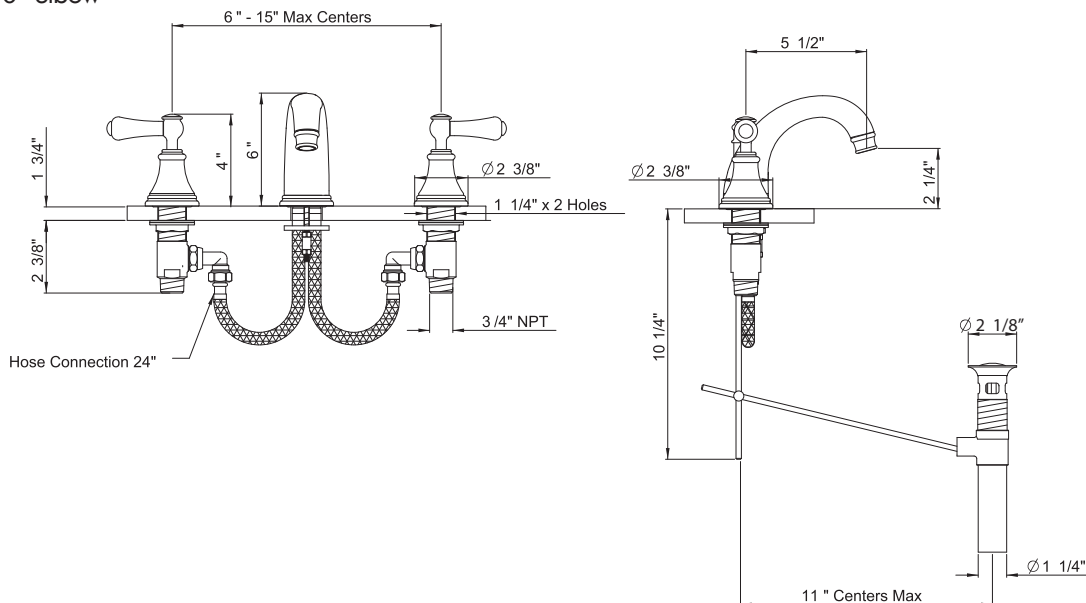

GEORGIAN ERA 3-HOLE HIGH NECK C-SPOUT WIDESPREAD FAUCET WITH LEVER HANDLES

ROHL Perrin & Rowe Bath

U.3741LSP*

FEATURES

- Fixed spout
- Spout, valve housing and pop-up made from solid brass
- 2 X 1 1/8" hole cutouts, 1 X 1 3/8" hole cutout
- 1/4-turn ceramic disc valves
- 1/2" NPT connections
- Porcelain cap lever handles
- Unique handle fixing clip, engineered to increase the life of the valve
- Pop-up drain, 1 1/4" pipe
- Innovative valve hose connection, complete with flexible stainless steel hose and 90° elbow

COLORS/FINISHES

- Polished Chrome
- Polished Nickel
- Satin Nickel
- Inca Brass
- English Bronze

WARRANTY

- Limited Lifetime

* For CA/VT, place a "2" at end of model number for code compliant product. (Example A3608LMAPC-2)