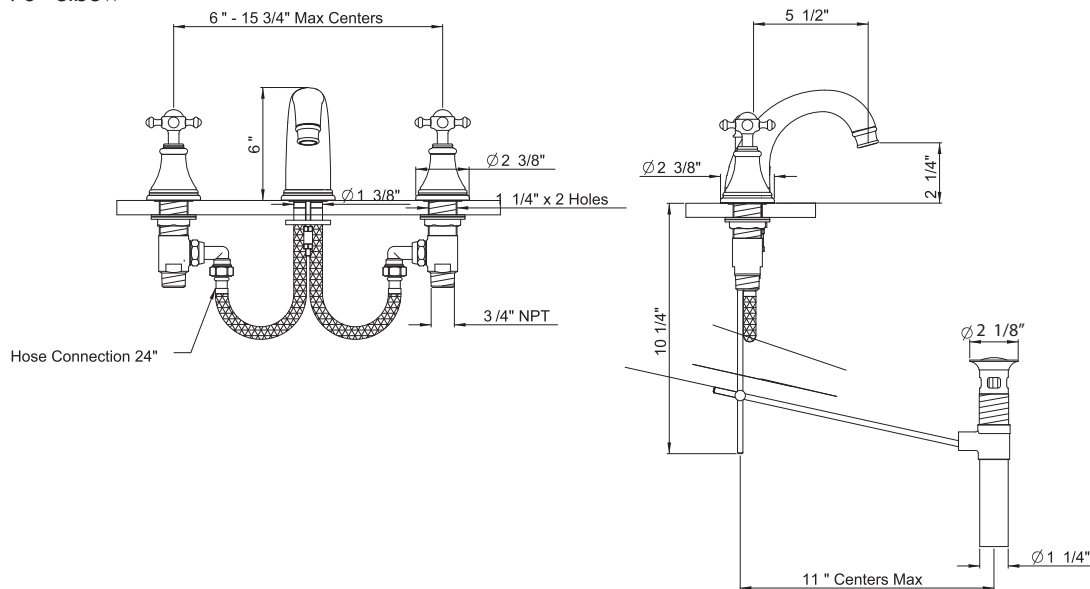

WARRANTY

- Limited Lifetime

* For CA/VT, place a "-2" at end of model number for code compliant product. (Example A3608LMAPC-2)

Consult your local ROHL showroom for additional information and specifications. For complete warranty details and a list of showrooms, go to www.rohlhome.com.