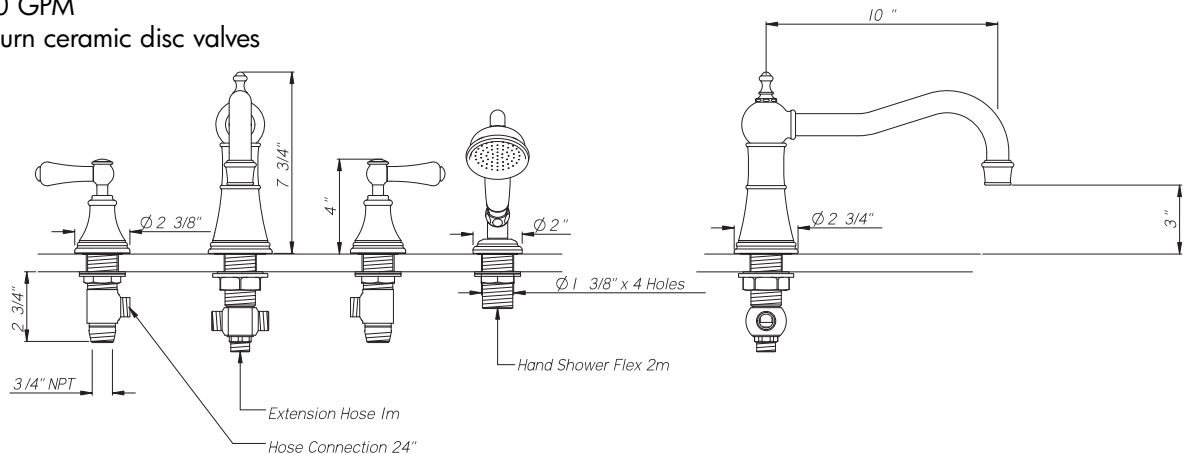

Georgian Era 4-Hole Column Spout Deck Bath Set with Lever Handles

ROHL Perrin & Rowe Bath

U.3747LSP

FEATURES

- 4-hole bathtub filler with retractable handshower
- 4 x 1 3/8" hole cutouts
- Fixed spout
- Retractable handshower
- Spout, valve housing, and diverter knob made from solid brass
- Porcelain cap lever handle design
- Innovative valve hose connection, complete with flexible stainless steel hose and 90° elbow
- 3/4" NPT connections, 3/4" valves
- Spout has 2 part rough and trim
- 16-20 GPM
- 1/4-turn ceramic disc valves

COLORS/FINISHES

- Polished Chrome
- Polished Nickel
- Satin Nickel
- English Bronze
- Inca Brass

WARRANTY

- Limited Lifetime

U.3747LSP Spare Parts