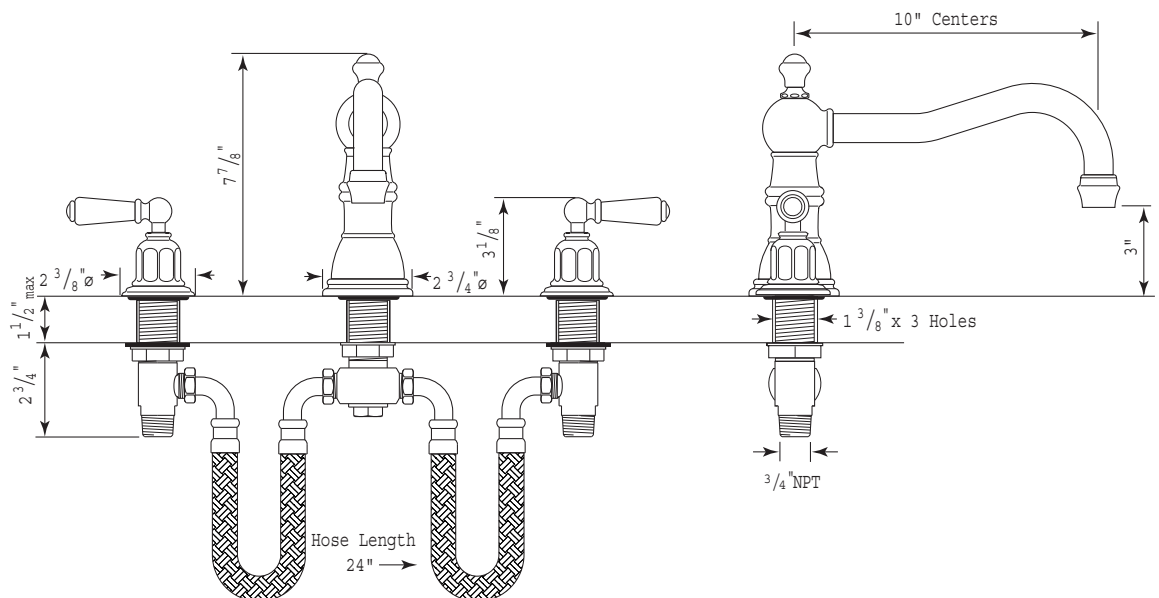

Three Hole Deck Mounted Tub Shower Set With Country Spout And Lever Handles

ROHL Perrin & Rowe Bath

U.3755L

FEATURES

- 1/4 turn ceramic disc flow control
- Vernier insert for accurate handle alignment
- Unique handle construction with integral bearing ring
- 10" fixed spout reach
- Flexible connectors for easier installation
- 3/4" NPT connections with 3/4" valves
- 16-20 GPM
- 3 x 1 3/8" cutouts
- Includes both porcelain and metal lever inserts

COLORS/FINISHES

- Polished Chrome
- Polished Nickel
- Satin Nickel
- Inca Brass
- English Bronze

WARRANTY

- Limited lifetime

U.3755L Spare Parts

Where * Indicated Specify Color.