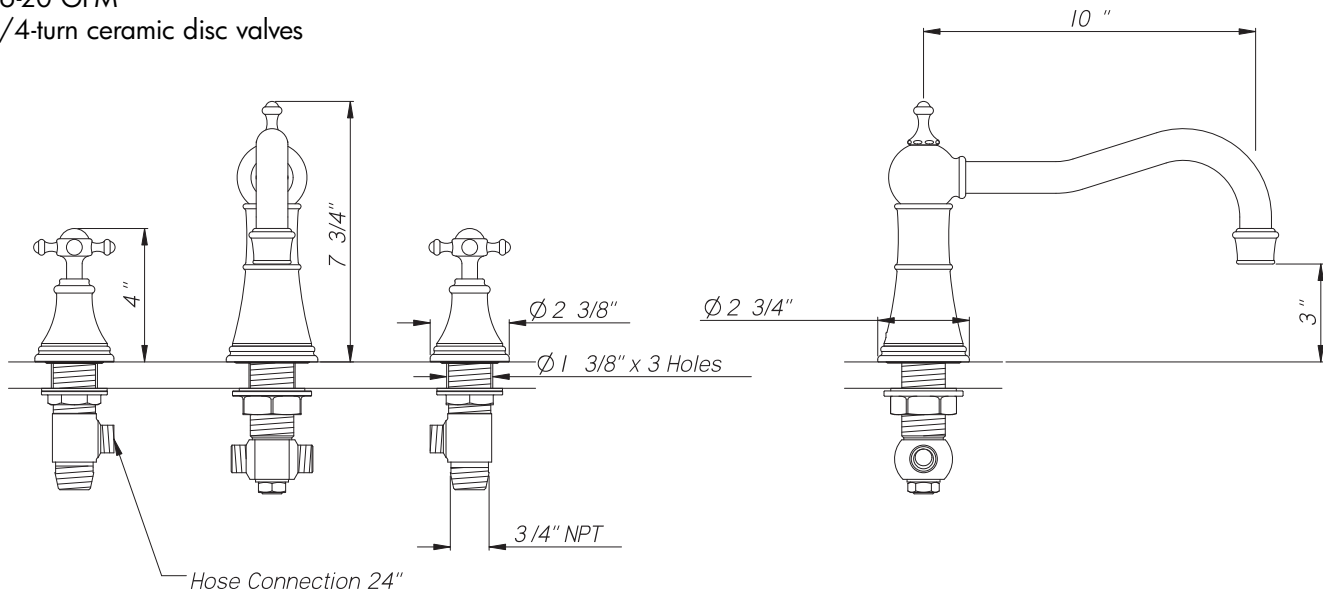

WARRANTY

- Limited Lifetime