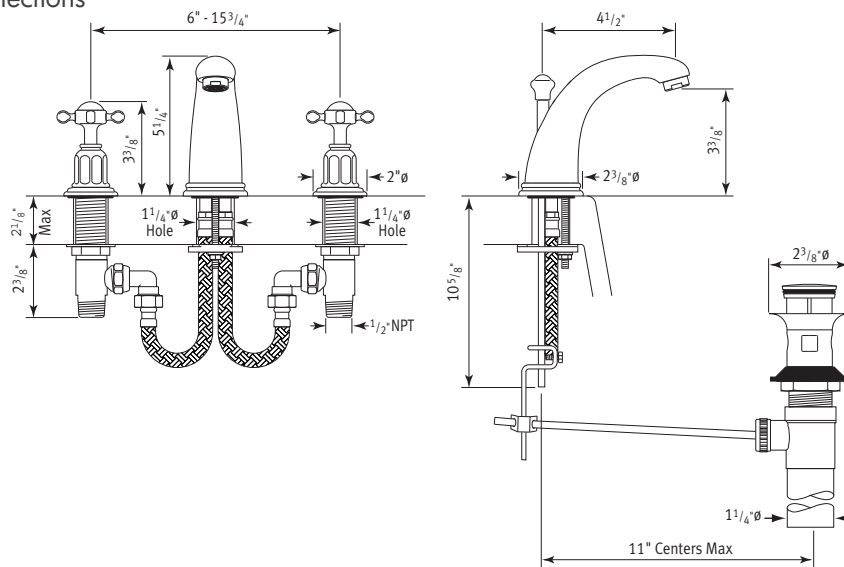

Three Hole High-Arc Spout Widespread Lavatory Faucet with Cross Handles

ROHL Perrin & Rowe Bath

U.3761X*

FEATURES

- Cross handle Design
- Fixed spout
- Spout, valve housing, and pop-up made from solid brass
- 2 x 1 1/8" hold cutouts, 1 x 1 3/8" hole cutout
- 1/4-turn ceramic disc valves
- Pop-up drain, 1 1/4" pipe
- Unique handle fixing clip, engineered to increase the life of the valve
- Innovative valve hose connection, complete with flexible stainless steel hose and 90° elbow
- 1/2" NPT connections

COLORS/FINISHES

- Polished Chrome
- Polished Nickel
- Satin Nickel
- Inca Brass
- English Bronze

WARRANTY

- Limited Lifetime

* For CA/VT, place a "-2" at end of model number for code compliant product. (Example A3608LMAPC-2)