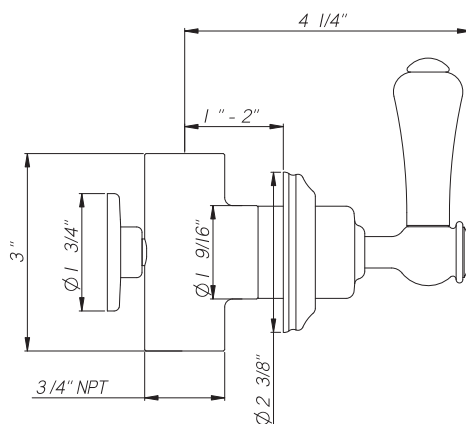

Georgian Era 3/4" Wall Valve (Pair) with Lever Handles

ROHL Perrin & Rowe Bath

U.3772LSP

FEATURES

- Single handle control valves
- 3/4" concealed wall valves with porcelain cap lever handles
- 1 3/8" hole cutout
- 1/4-turn ceramic disc cartridge
- Remote pressure balance valve available (RPBV2)
- Matching hot & cold valves
- NOT FOR therm systems
- 16-20 GPM
- Rough only available - call

FINISHES

- Polished Chrome
- Polished Nickel
- Satin Nickel
- Inca Brass
- English Bronze

WARRANTY

- Limited Lifetime