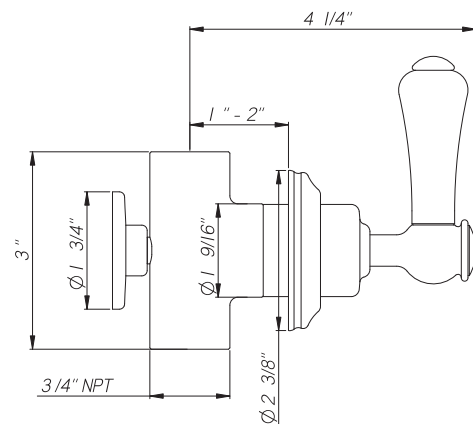

Georgian Era 3/4" Wall Valve (Pair) with Lever Handles

ROHL Perrin & Rowe Bath

U.3772LSP

FEATURES

- Single handle control valves
- 3/4" concealed wall valves with porcelain cap lever handles
- 1 3/8" hole cutout
- 1/4-turn ceramic disc cartridge
- Remote pressure balance valve available (RPBV2)
- Matching hot & cold valves
- NOT FOR therm systems
- 16-20 GPM
- Rough only available - call

FINISHES

- Polished Chrome
- Polished Nickel
- Satin Nickel
- Inca Brass
- English Bronze

WARRANTY

- Limited Lifetime