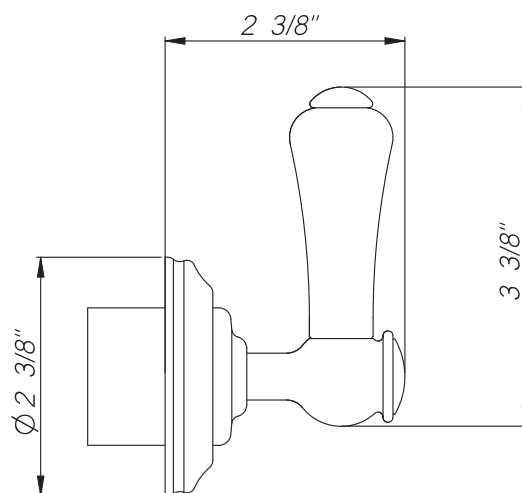

WARRANTY

- Limited Lifetime