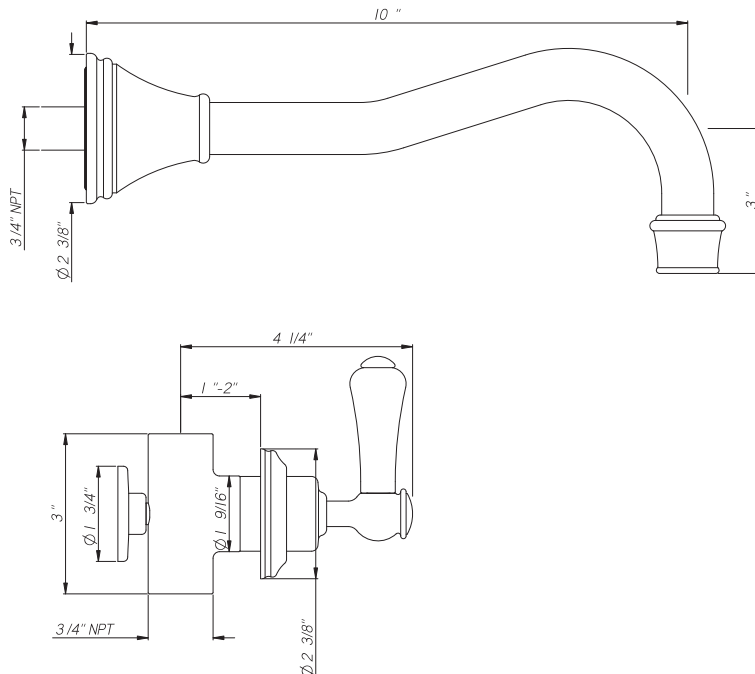

Georgian Era 3-Hole Wall Mount Column Spout Bath Set w/Lever Handles

ROHL Perrin & Rowe Bath

U.3783LSP

FEATURES

- 3/4" wall valve tub set with tub spout and lever handles
- 10" wall mount tub spout with 3/4" female inlet
- Remote pressure balance valve available (RPBV2)
- 1/4-turn ceramic disc valves
- U.5562 wall diverter available for showers
- 16-20 GPM

COLORS/FINISHES

- Polished Chrome
- Polished Nickel
- Satin Nickel
- English Bronze
- Inca Brass

WARRANTY

- Limited Lifetime

U.3783LSP Spare Parts