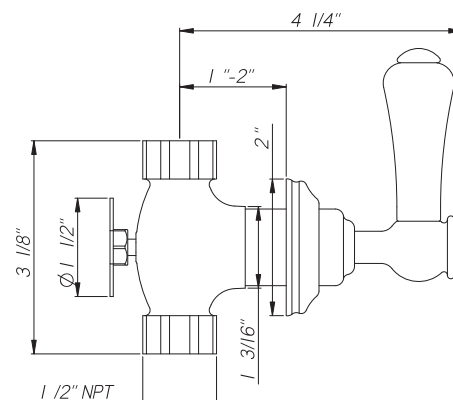

WARRANTY

- Limited Lifetime

* For CA/VT, place a "-2" at end of model number for code compliant product. (Example A3608LMAPC-2)

Consult your local ROHL showroom for additional information and specifications. For complete warranty details and a list of showrooms, go to www.rohlhome.com.