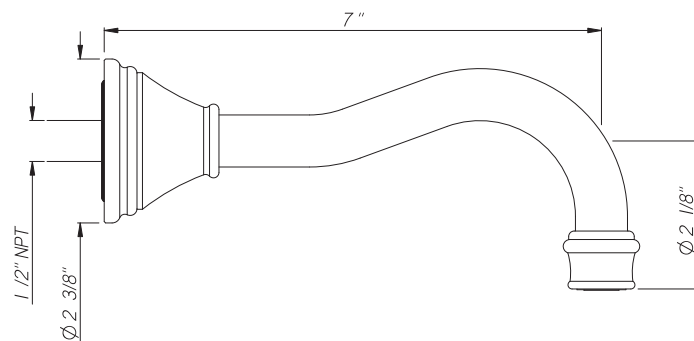

WARRANTY

- Limited Lifetime

* For CA/VT, place a "-2" at end of model number for code compliant product. (Example A3608LMAPC-2)

Consult your local ROHL showroom for additional information and specifications. For complete warranty details and a list of showrooms, go to www.rohlhome.com.