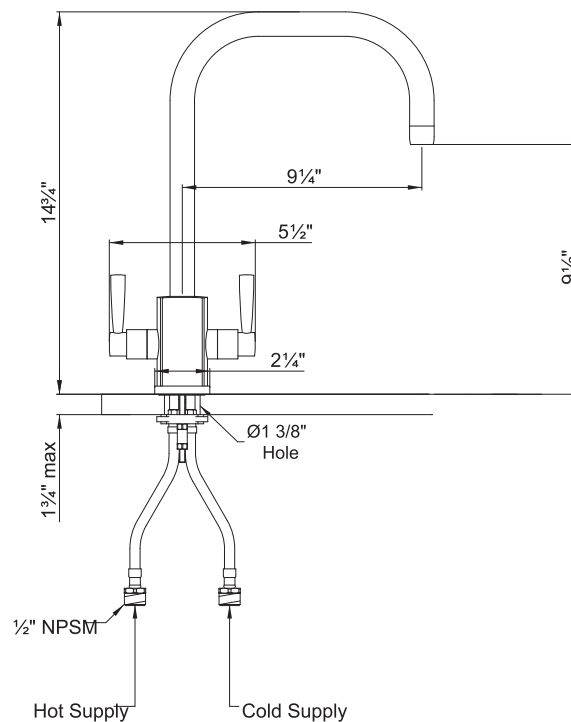

WARRANTY

- Limited Lifetime

* For CA/VT, place a "-2" at end of model number for code compliant product. (Example A3608LMAPC-2)

Consult your local ROHL showroom for additional information and specifications. For complete warranty details and a list of showrooms, go to www.rohlhome.com.