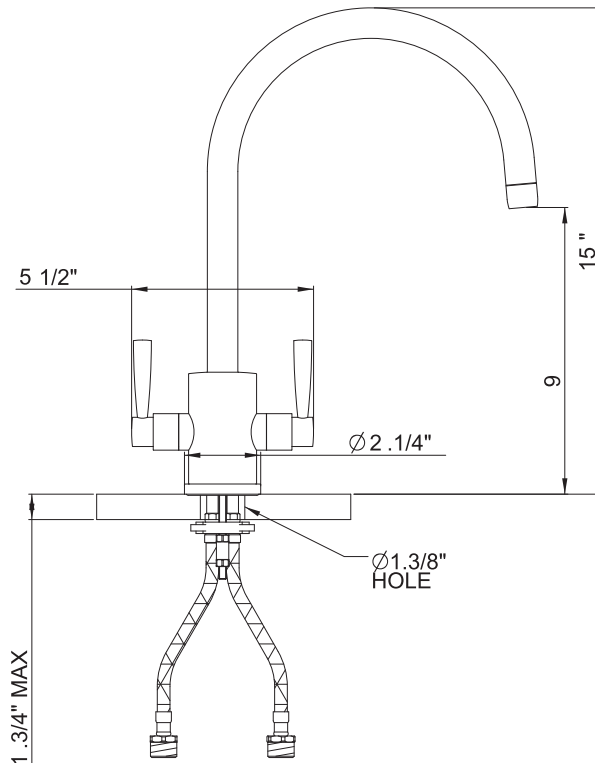

WARRANTY

- Limited Lifetime

* For CA/VT, place a "-2" at end of model number for code compliant product. (Example A3608LMAPC-2)

Consult your local ROHL showroom for additional information and specifications. For complete warranty details and a list of showrooms, go to www.rohlhome.com.