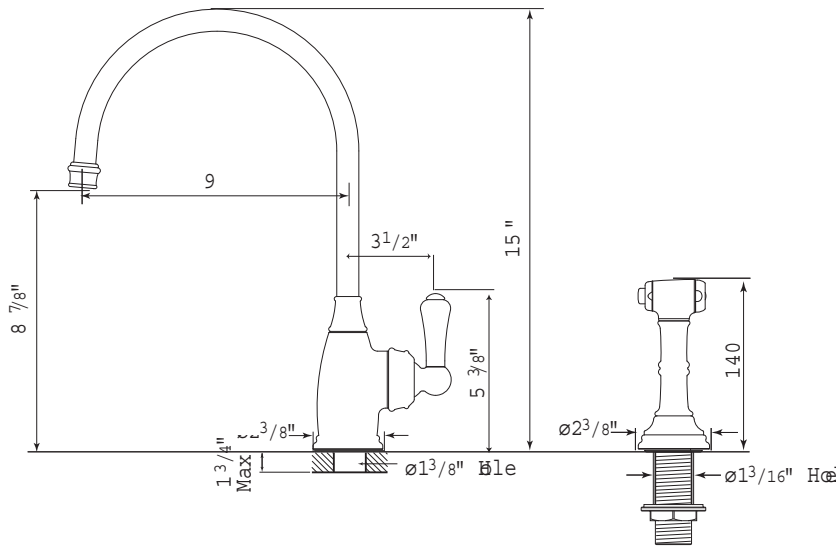

WARRANTY

- Limited Lifetime

* For CA/VT, place a "-2" at end of model number for code compliant product. (Example A3608LMAPC-2)

Consult your local ROHL showroom for additional information and specifications. For complete warranty details and a list of showrooms, go to www.rohlhome.com.