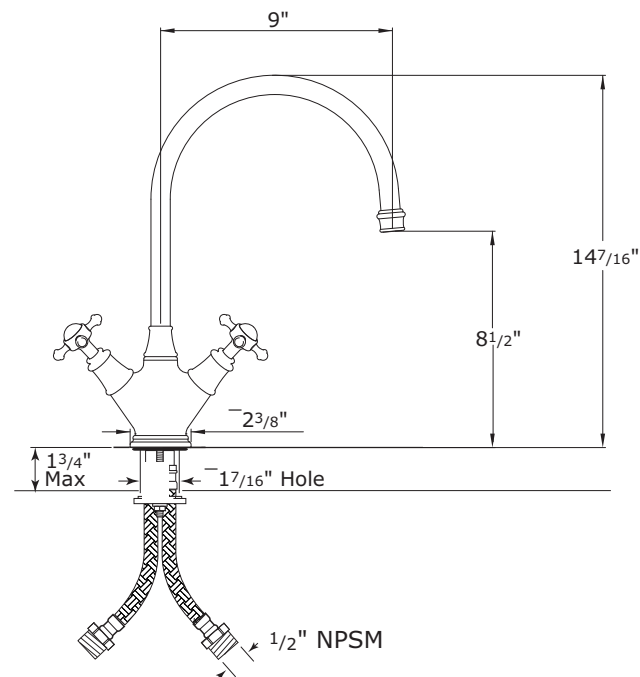

Single Hole Kitchen Mixer

ROHL Perrin & Rowe Kitchen

U.4705X*

FEATURES

- Cross handles only
- Made from solid brass barstock
- CNC machined
- Ceramic 1/4 turn valves
- 1 3/4" max. installation depth on deck
- C-spout

COLORS/FINISHES

- Polished Chrome
- Polished Nickel
- Satin Nickel
- Inca Brass
- English Bronze

WARRANTY

- Limited Lifetime

* For CA/VT, place a "-2" at end of model number for code compliant product. (Example A3608LMAPC-2)