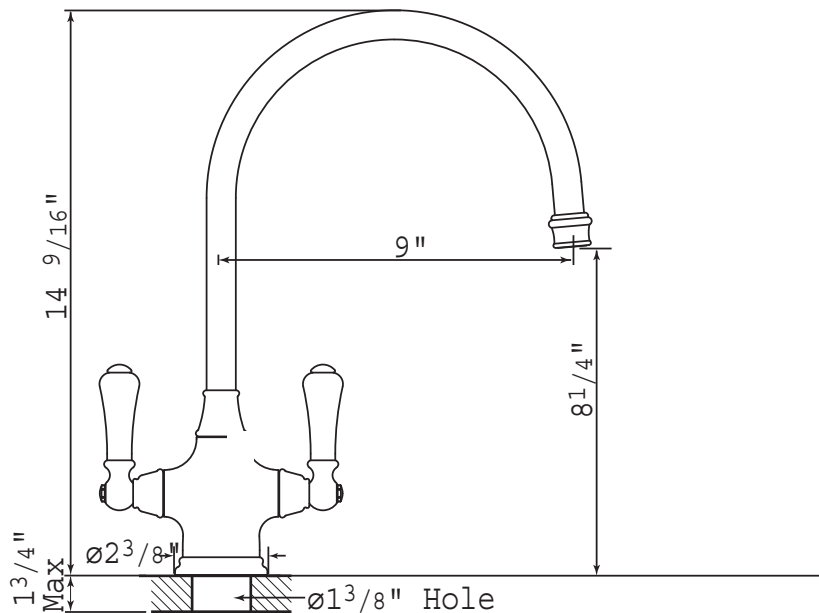

WARRANTY

- Limited Lifetime

* For CA/VT, place a "-2" at end of model number for code compliant product. (Example A3608LMAPC-2)

Consult your local Rohl showroom for additional information and specifications. For complete warranty details and a list of showrooms, go to www.rohlhome.com.