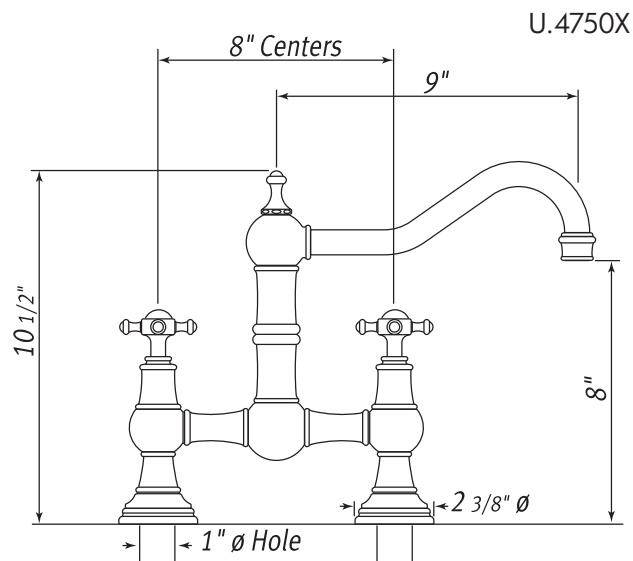

WARRANTY

- Limited Lifetime

* For CA/VT, place a "-2" at end of model number for code compliant product. (Example A3608LMAPC-2)

Consult your local ROHL showroom for additional information and specifications. For complete warranty details and a list of showrooms, go to www.rohlhome.com.