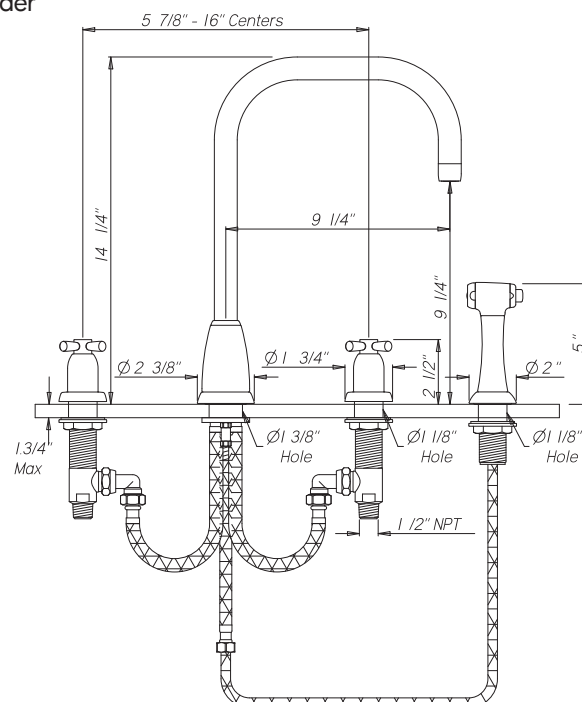

#### FEATURES

- 1/2" M NPT supplies
- 1/4-turn ceramic disc valves
- Insulated sidespray
- 14 1/4" spout height
- 9 1/4" reach swivel spout
- Inca Brass not available

#### WARRANTY

- Limited Lifetime

SPECIAL ORDER ONLY: 4 Hole C-Spout Kitchen Faucet with Sidespray. Order model # U.4890X

\* For CA/VT, place a "-2" at end of model number for code compliant product. (Example A3608LMAPC-2)