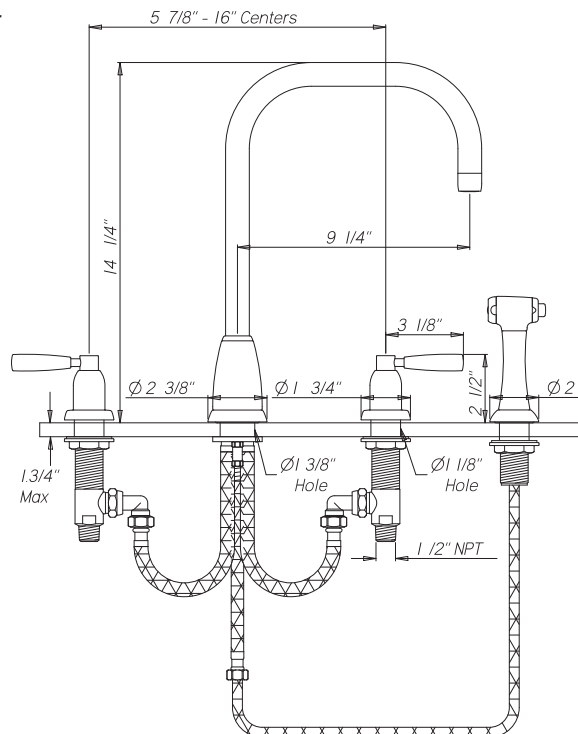

Contemporary 4-Hole "U" Spout Kitchen Faucet with Metal Levers and Sidespray

ROHL Perrin & Rowe Kitchen

U.4893LS*

FEATURES

- 1/2" M NPT supplies
- 1/4-turn ceramic disc valves
- Insulated sidespray
- 14 1/4" spout height
- 9 1/4" reach swivel spout
- Inca Brass not available

COLORS/FINISHES

- Polished Chrome
- Polished Nickel
- Satin Nickel
- English Bronze

WARRANTY

- Limited Lifetime

SPECIAL ORDER ONLY: 4 Hole C-Spout Kitchen Faucet with Sidespray. Order model # U.4891LS

* For CA/VT, place a "-2" at end of model number for code compliant product. (Example A3608LMAPC-2)