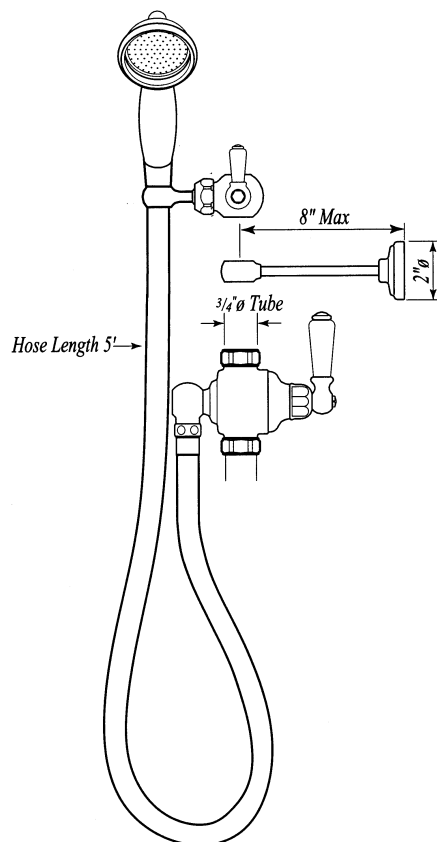

Riser Diverter with Handshower, Hose, and Parking Bracket

ROHL Perrin & Rowe Bath

U.5383 (Porcelain levers and Handshower) U.5383LS (Metal levers and handshower)

FEATURES

- For use with exposed thermostatic mixer, thermostatic outlet and riser
- 60" hose

COLORS/FINISHES

- Polished Chrome
- Polished Nickel
- Satin Nickel
- English Bronze
- Inca Brass

WARRANTY

- Limited Lifetime

U.5383 Spare Parts