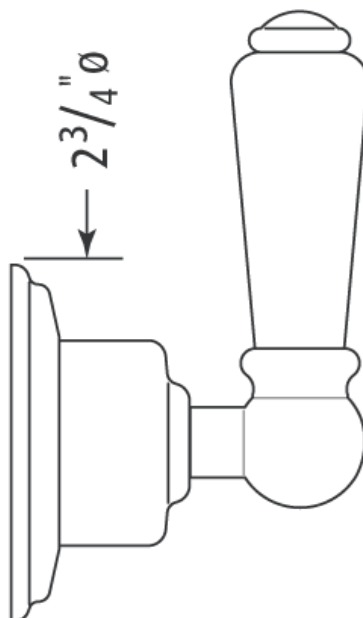

WARRANTY

- Limited Lifetime