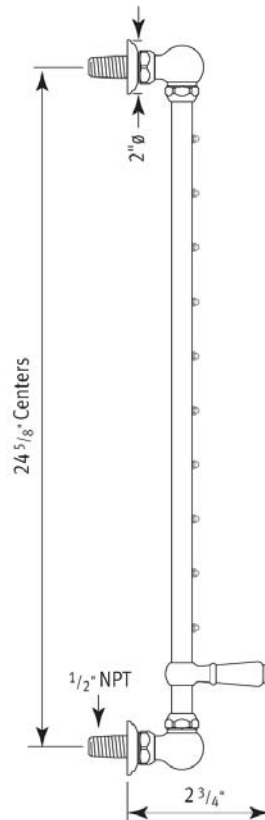

WARRANTY

- Limited Lifetime