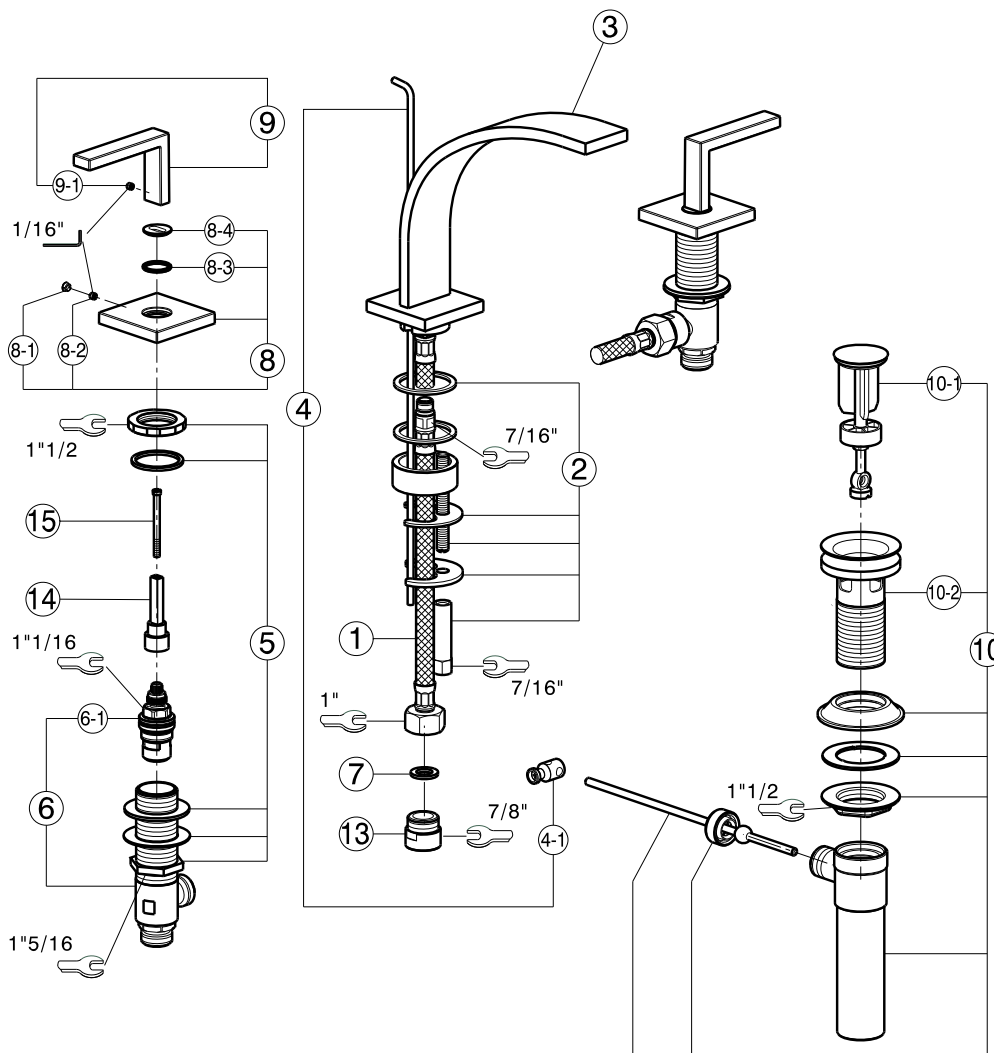

WAVE 3-Hole Deck Mounted Widespread Faucet With Lever Handles

ROHL Modern Collection

WA102L*

FEATURES

- 3 x 1 3/8" hole cutouts
- Ceramic disc valves, 1/4-turn
- Fixed spout
- Pop-up drain, 1 1/4" pipe
- Spout, valve housing, and pop-up made from solid brass
- Metal lever handles only
- Polished Nickel not available

ROHL.

Authentic Luxury for Kitchen and Bath®

www.rohlhome.com

| # | DESCRIPTION | PART # | | | |
|-----|---|----------|------|---|----------|
| 1 | Flex 1/2" x M11x1 L.365 | ZZ932480 | 8-2 | Screw stainless steel M.4x4 | ZZ933280 |
| 2 | Installation set single hole | ZZ940690 | 8-3 | Plastic ring | ZZ947040 |
| 3 | Spout basin mixer | ZZ947010 | 8-4 | Hole covering plate | ZZ947050 |
| 4 | Rod Ø3/16" | ZZ933500 | 9 | Handle "WA" for cold water | ZZ947100 |
| 4-1 | Connection for pop-up rod | ZZ933430 | 9 | Handle "WA" for hot water | ZZ947060 |
| 5 | Installation set basin mixer | ZZ947020 | 9-1 | Screw stainless steel M.4x4 | ZZ933280 |
| 6 | Tail piece basin mixer for hot water | ZZ931510 | 9-1 | Screw stainless steel M.4x4 | ZZ933280 |
| 6 | Tail piece basin mixer for cold water | ZZ931500 | 10 | American Standard pop-up waste | ZA007550 |
| 6-1 | Ceramic headvalve 1/2" right 90° (for hot water) | ZZ929070 | 10-1 | Plug for pop-up waste 1" American Standard | ZZ936880 |
| 6-1 | Ceramic headvalve 1/2" left 90° (for cold water) | ZZ929060 | 10-2 | Waste for bath drain 1" American Standard | ZZ936890 |
| 7 | Gasket rubber | ZZ927140 | 13 | Connection with flow rate reducer | ZZ944900 |
| 8 | Escutcheon for basin mixer | ZZ947030 | 14 | Extension for headvalve | ZZ947390 |
| 8-1 | Hole covering cap | ZZ933710 | 15 | Screw M.4x45 | ZZ947330 |
| # | DESCRIPTION | PART # | | | |