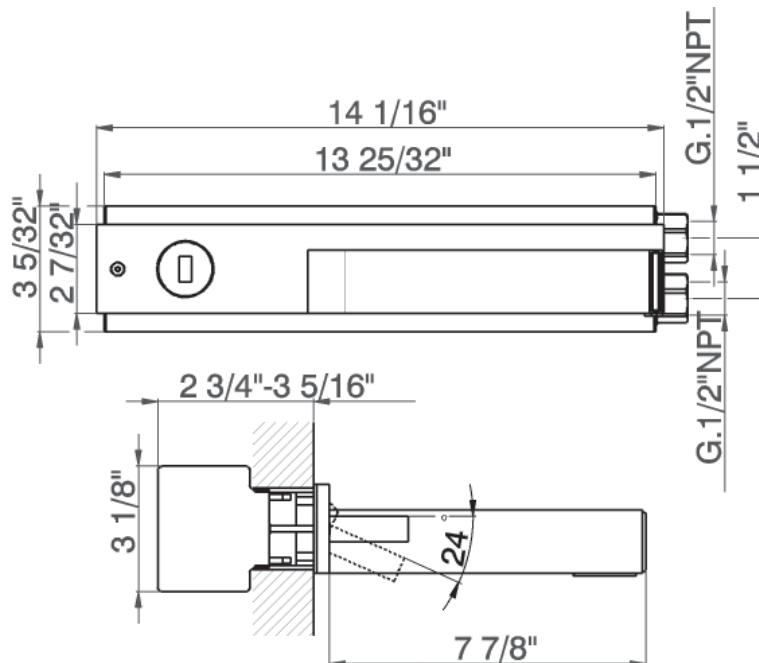

WAVE SINGLE LEVER WALL MOUNTED
CONCEALED LAVATORY FAUCET WITH HORIZONTAL SPOUT

Modern Bath

WA251L*

FEATURES

- Horizontal installation
- Fixed spout
- Metal lever handle only
- Single lever control
- Ceramic cartridge
- All brass construction
- No pop-up
- Polished Nickel not available
- Flush mounted
- Must be installed at framing stage!

COLORS/FINISHES

- Polished Chrome
- Satin Nickel

WARRANTY

- Limited Lifetime

* For CA/VT, place a "-2" at end of model number for code compliant product. (Example A3608LMAPC-2)

Consult your local ROHL showroom for additional information and specifications. For complete warranty details and a list of showrooms, go to www.rohlhome.com.