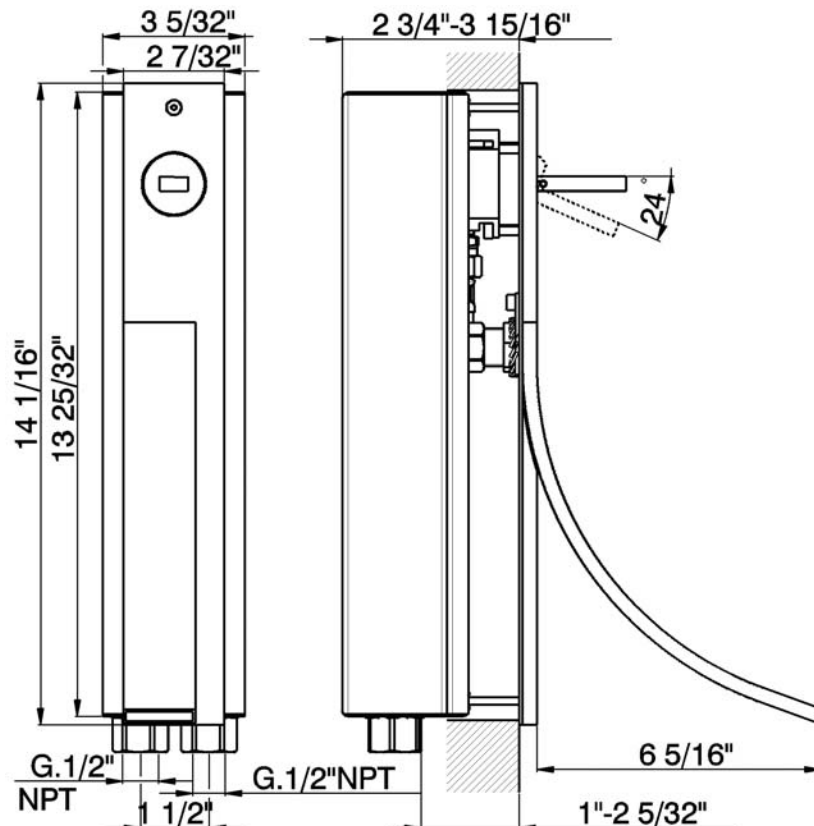

#### FEATURES

- Vertical installation
- Fixed spout
- Metal lever handle only
- Single lever control
- Ceramic cartridge
- All brass construction
- No pop-up
- Polished nickel not available
- 3 5/32" wide wall plate

## WA351L Spare Parts

#	DESCRIPTION	PART #
1	Bath spout	ZZ944960
2	Screw M.4x45	ZZ944920
3	Lever "WA"	ZZ944870
3-1	Screw-stainless steel M.4x4	ZZ933280
4	Nut for mixing valve	ZZ944880
5	Mixing valve	ZZ931970
6	Gasket for plate	ZZ944950
7	Gasket rubber 18,5x11x2	ZZ927140
8	Flex 350 G.3/8"F x G.1/2"F	ZZ944930
9	Flex 270 G.3/8"F x M.11x1M	ZZ944940