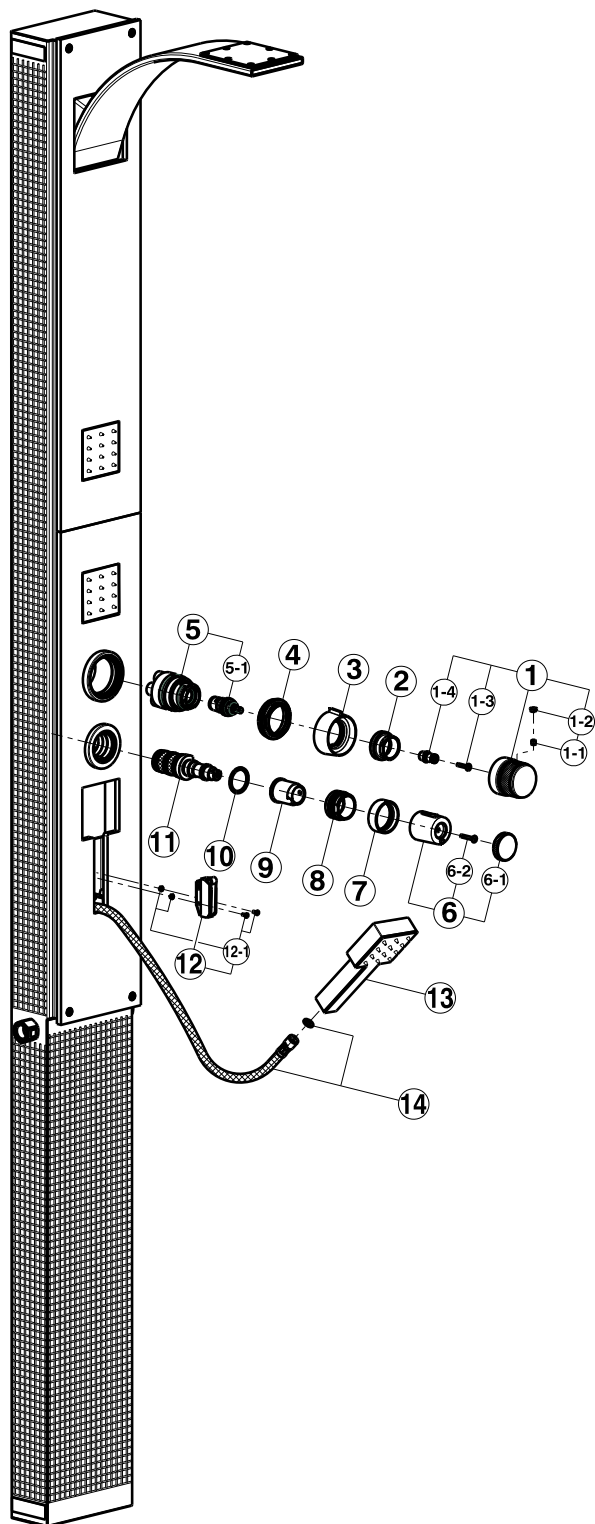

WAVE Shower Bath Panel

ROHL Modern Collection

WA500

FEATURES

- 1/2" thermostatic valve
- Functions:
 - 1 showerhead
 - 2 swivel body sprays
 - 1 handshower
- Unique 5-way diverter with integrated volume control
- Adjustable single-function showerhead
- 55 1/8" high wall plate
- 6 15/32" wide wall plate
- 14 3/16" maximum projection from wall
- Polished Nickel not available
- Flush mounted
- **Must be installed at framing stage**

FINISHES

- Polished Chrome
- Satin Nickel

WARRANTY

- Limited Lifetime

WA500 Spare Parts

#	DESCRIPTION	PART #
1	Handle 4-way diverter "LS"	ZZ933790
1-1	Screw-stainless steel M.6x6	ZZ926450
1-2	Cap for lever	ZZ927110
1-3	Screw M.4x20	ZZ926500
1-4	Extension 4-ways diverter	ZZ926530
2	Nut for selecting ring	ZZ936410
3	Selecting ring	ZZ936420
4	Nut 6-way ceramic diverter	ZZ936430
5	Cartridge 6 - way diverter	ZZ945040
5-1	Headvalve 1/2"	ZZ940500
6	Handle - temperature set-up "LS"	ZZ935660
6-1	Cap "LS" lever for thermostatic mixer	ZZ935670
6-2	Screw M.4x25	ZZ933120
7	Covering tube for thermostatic mixer	ZZ936440
8	Fixing nut for thermostatic cartridge	ZZ933190
9	Tube - temperature device "HY"	ZZ933210
10	Ring in brass 36x30x1,5	ZZ933200
11	Thermostatic valve - concealed mixer "HY"	ZZ931860
12	Release device for shower	ZZ945060
12-1	Set for shower's release device	ZZ945070
13	Handshower WA	ZZ945080
14	Flex M.15x1G M.15x1F	ZZ945050