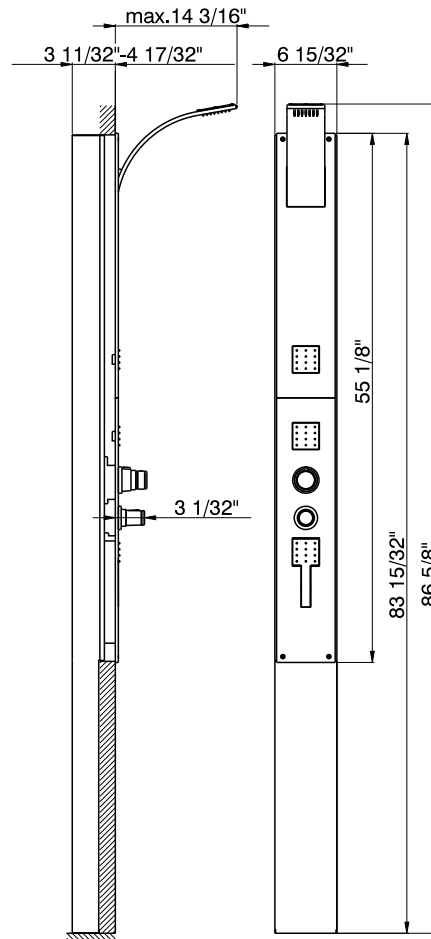

WAVE Shower Bath Panel

ROHL Modern Collection

WA500

FEATURES

- 1/2" thermostatic valve
- Functions:
 - 1 showerhead
 - 2 swivel body sprays
 - 1 handshower
- Unique 5-way diverter with integrated volume control
- Adjustable single-function showerhead
- 55 1/8" high wall plate
- 6 15/32" wide wall plate
- 14 3/16" maximum projection from wall
- Polished Nickel not available
- Flush mounted
- **Must be installed at framing stage**

FINISHES

- Polished Chrome
- Satin Nickel

WARRANTY

- Limited Lifetime

WA500 Spare Parts

#	DESCRIPTION	PART #
1	Handle 4-way diverter "LS"	ZZ933790
1-1	Screw-stainless steel M.6x6	ZZ926450
1-2	Cap for lever	ZZ927110
1-3	Screw M.4x20	ZZ926500
1-4	Extension 4-ways diverter	ZZ926530
2	Nut for selecting ring	ZZ936410
3	Selecting ring	ZZ936420
4	Nut 6-way ceramic diverter	ZZ936430
5	Cartridge 6 - way diverter	ZZ945040
5-1	Headvalve 1/2"	ZZ940500
6	Handle - temperature set-up "LS"	ZZ935660
6-1	Cap "LS" lever for thermostatic mixer	ZZ935670
6-2	Screw M.4x25	ZZ933120
7	Covering tube for thermostatic mixer	ZZ936440
8	Fixing nut for thermostatic cartridge	ZZ933190
9	Tube - temperature device "HY"	ZZ933210
10	Ring in brass 36x30x1,5	ZZ933200
11	Thermostatic valve - concealed mixer "HY"	ZZ931860
12	Release device for shower	ZZ945060
12-1	Set for shower's release device	ZZ945070
13	Handshower WA	ZZ945080
14	Flex M.15x1G M.15x1F	ZZ945050