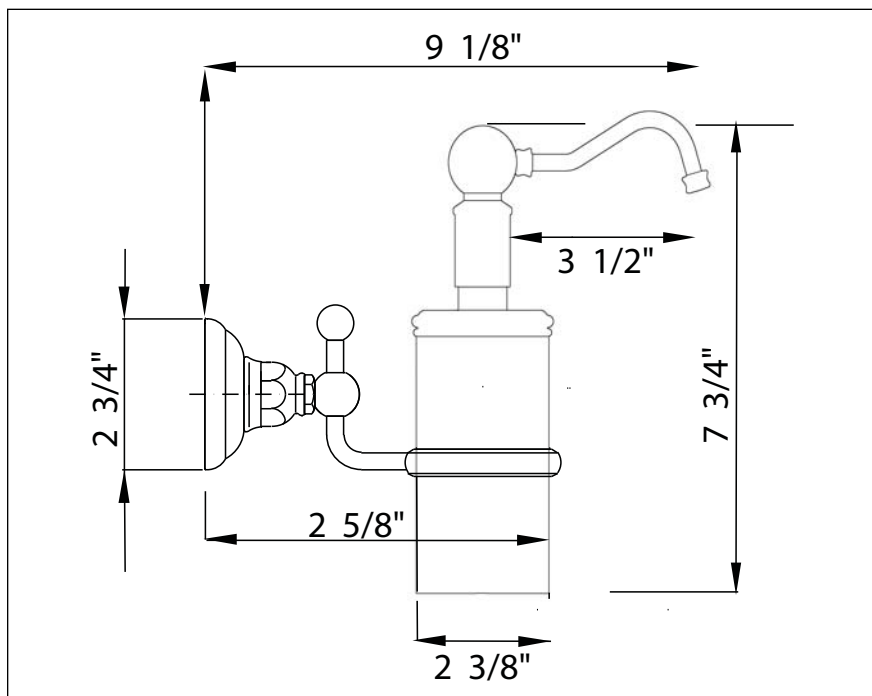

WARRANTY

- Limited Lifetime*
- *No Warranty on Tuscan Brass Finish

Consult your local ROHL showroom for additional information and specifications. For complete warranty details and a list of showrooms, go to www.rohlhome.com.