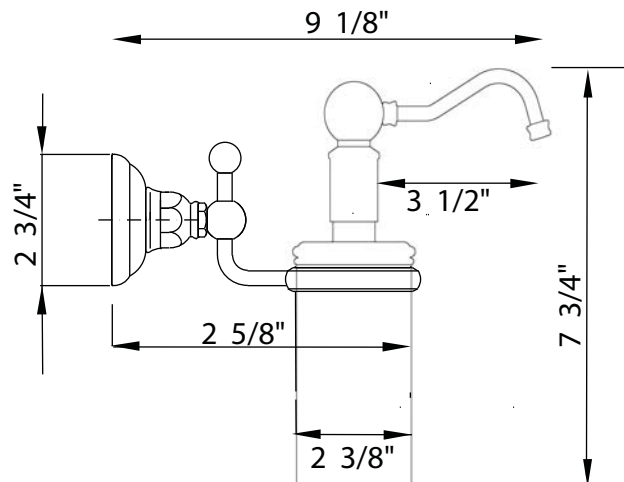

WARRANTY

- Limited Lifetime*
- *No Warranty on Tuscan Brass Finish

Consult your local ROHL showroom for additional information and specifications. For complete warranty details and a list of showrooms, go to www.rohlhome.com.