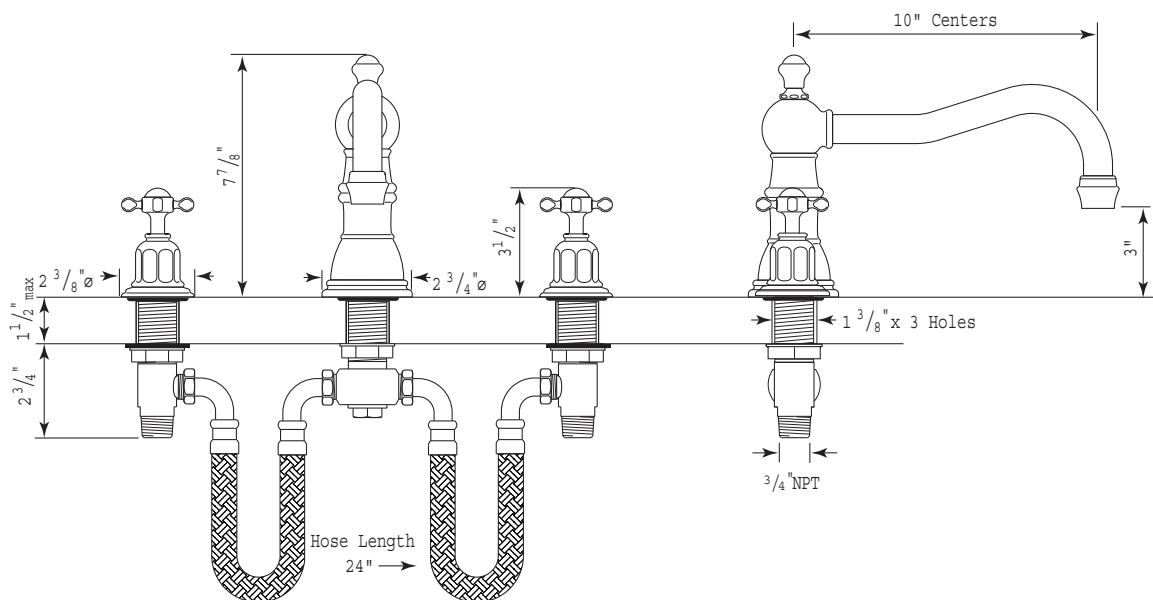

Three Hole Deck Mounted Tub Shower Set With Country Spout And Cross Handles

ROHL Perrin & Rowe Bath

U.3756X

FEATURES

- 1/4 turn ceramic disc flow control
- Vernier insert for accurate handle alignment
- Unique handle construction with integral bearing ring
- Flexible connectors for easier installation
- 3/4" NPT connections with 3/4" valves
- 16-20 GPM
- 3 x 1 3/8" cutouts
- 10" reach fixed spout

COLORS/FINISHES

- Polished Chrome
- Polished Nickel
- Satin Nickel
- Inca Brass
- English Bronze

WARRANTY

- Limited lifetime

U.3756X Spare Parts

Where * Indicated Specify Color.